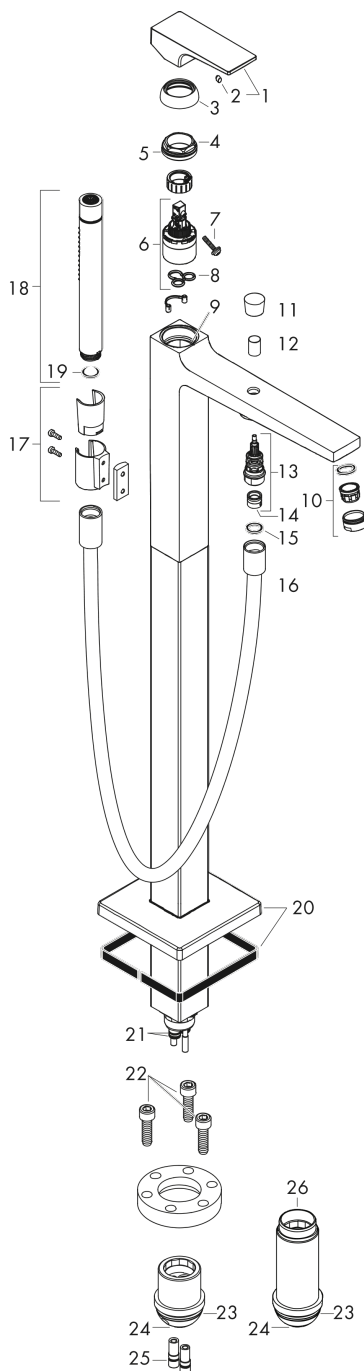

Metropol
Single lever bath mixer floor-standing with lever handle
 Surfaces: **Matt Black** Article Number: **32532670**

Description

product features

- consists of: single lever bath mixer floor standing, baton hand shower, shower hose, shower holder
- 2 functions
- projection 235 mm
- connection type: basic set
- spray type mixer: normal spray
- spray type hand shower: Rain, MonoRain
- maximum flow rate at 3 bar: 20 l/min
- flow rate for bath spout at 3 bar: 20 l/min
- min. operating pressure: 1 bar
- max. operating pressure: 10 bar
- ceramic cartridge
- temperature limitation adjustable
- diverter with automatic resetting
- non-return valve
- connection dimension: DN15

Exploded Drawing

Year of production: >07/20

Metropol
Single lever bath mixer floor-standing with lever handle
 Surfaces: **Matt Black** Article Number: **32532670**

Spare part list

Year of production: >07/20

Pos.	Description	Article Number	Price	PU
1	handle	93075670	-	1
2	screw cover	96338000	-	1
3	flange	97406670	-	1
4	nut	97209000	-	1
5	O-Ring 32x2	98193000	-	1
6	cartridge, assy	92730000	-	1
7	locking screw for handle	95140000	-	1
8	seal	95008000	-	1
9	O-ring 35x2	92604000	-	1
10	aerator M24x1 (30 l/min)	96512670	-	1
11	diverter knob	95284670	-	1
12	sleeve	97979670	-	1
13	selector	97978000	-	1
14	non return valve	97980000	-	1
15	seal	98058000	-	1
16	shower hose 1,25 m	28282670	-	1
17	shower holder, assy	96295670	-	1
18	handshower	28532XXX	> € 210,87	-
19	filter packing	94246000	-	1
20	escutcheon	93245670	-	1
21	O-ring 9x1,5	98117000	-	1
22	hexagon socket screw M10x35	97670000	-	1
23	O-ring 44x2,5	98162000	-	1
24	O-ring 29x3	98371000	-	1
25	O-ring 7x2	98419000	-	1
26	extension set 60 mm	97686000	-	1
a	concealed item	10452180	-	1