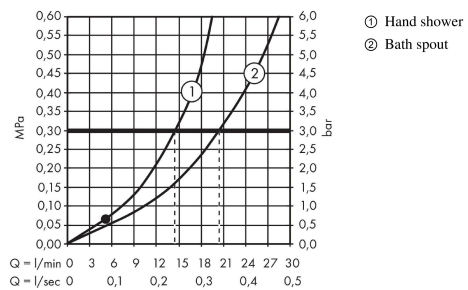

Metropol
Single lever bath mixer floor-standing with lever handle
Surfaces: **Matt Black**   Article Number: **32532670**

Flowchart