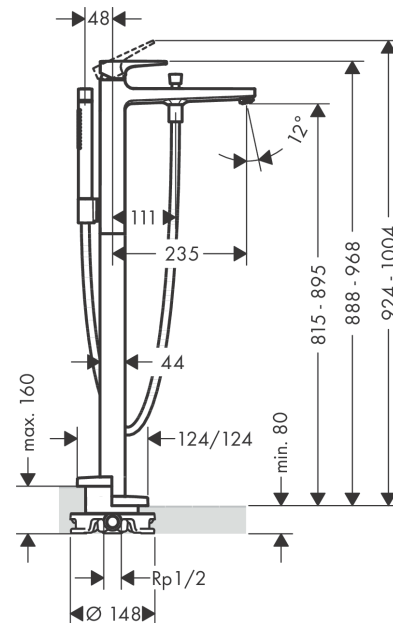

Metropol
Single lever bath mixer floor-standing with lever handle
Surfaces: **Matt Black** Article Number: **32532670**

Description

product features

- consists of: single lever bath mixer floor standing, baton hand shower, shower hose, shower holder
- 2 functions
- projection 235 mm
- connection type: basic set
- spray type mixer: normal spray
- spray type hand shower: Rain, MonoRain
- maximum flow rate at 3 bar: 20 l/min
- flow rate for bath spout at 3 bar: 20 l/min
- min. operating pressure: 1 bar
- max. operating pressure: 10 bar
- ceramic cartridge
- temperature limitation adjustable
- diverter with automatic resetting
- non-return valve
- connection dimension: DN15

Technology

Design awards

Product image

Scale drawing